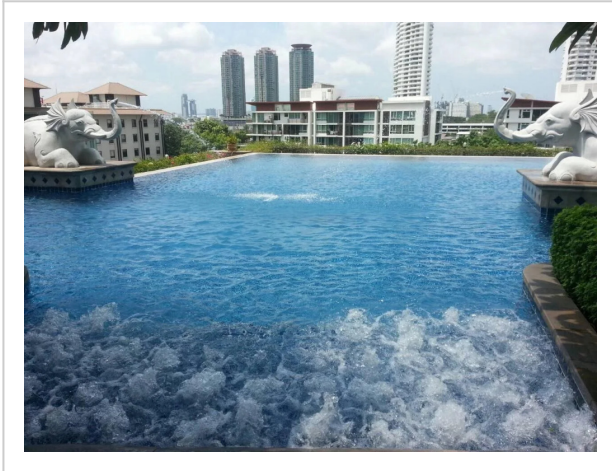

## Baan Sathorn Riverfront--Standard room

**Address: 931/1 Room 308 Charoennakorn Rd, Bangkok**

Bedrooms: 5 Bathrooms: 2

### Location

«Baan Sathorn Riverfront» is located in Bangkok. This apartment hotel is located in 4 km from the city center. You can take a walk and explore the neighbourhood area of the apartment hotel. Places nearby: Charoen Nakhon, Asiatique the River Front and Lumpini Park.

bath. Sports fans will be able to enjoy a fitness center. Get ready for a fun and exciting vacation! Here's what you will find on the premises: a library and a ping-pong area. Tourists who can't live without swimming will appreciate a pool and an outdoor pool. Accessibility: there is an elevator/lift. There are other services available for the guests of the apartment hotel. For example, a laundry, dry cleaning and ironing. The staff of the apartment hotel will be happy to talk to you in English.