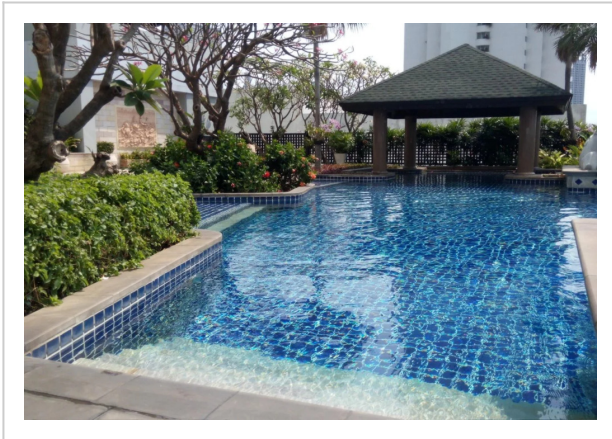

## Baan Sathorn Riverfront--Standard room

**Address: 931/1 Room 308 Charoennakorn Rd, Bangkok**

Bedrooms: 5 Bathrooms: 2

### Location

«Baan Sathorn Riverfront» is located in Bangkok. This apartment hotel is located in 4 km from the city center. You can take a walk and explore the neighbourhood area of the apartment hotel. Places nearby: Charoen Nakhon, Asiatique the River Front and Lumpini Park.

bath. Sports fans will be able to enjoy a fitness center. Get ready for a fun and exciting vacation! Here's what you will find on the premises: a library and a ping-pong area. Tourists who can't live without swimming will appreciate a pool and an outdoor pool. Accessibility: there is an elevator/lift. There are other services available for the guests of the apartment hotel. For example, a laundry, dry cleaning and ironing. The staff of the apartment hotel will be happy to talk to you in English.

---

**Amenities:**

- Air conditioning
  - 24-hour reception
  - Elevator/lift
  - Smoking areas
  - Smoke-free property
  - Garden
  - Terrace
  - Non-smoking rooms
  - Soundproof rooms
  - Family room
  - Ironing
  - Laundry
  - Dry-cleaning
  - Restaurant
  - Snack bar
  - Bottled water
  - Free Wi-Fi
  - Swimming Pool
  - Outdoor Pool
  - Beach facilities
-