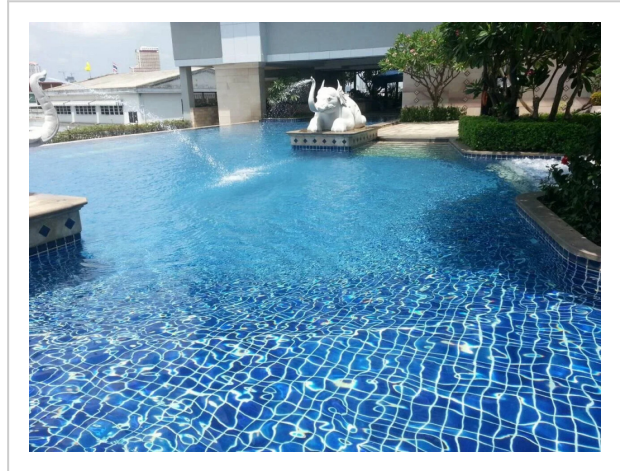

## Baan Sathorn Riverfront--Standard room

**Address: 931/1 Room 308 Charoennakorn Rd, Bangkok**

Bedrooms: 5 Bathrooms: 2

### Location

«Baan Sathorn Riverfront» is located in Bangkok. This apartment hotel is located in 4 km from the city center. You can take a walk and explore the neighbourhood area of the apartment hotel. Places nearby: Charoen Nakhon, Asiatique the River Front and Lumpini Park.

bath. Sports fans will be able to enjoy a fitness center. Get ready for a fun and exciting vacation! Here's what you will find on the premises: a library and a ping-pong area. Tourists who can't live without swimming will appreciate a pool and an outdoor pool. Accessibility: there is an elevator/lift. There are other services available for the guests of the apartment hotel. For example, a laundry, dry cleaning and ironing. The staff of the apartment hotel will be happy to talk to you in English.

---

**Amenities:**

- Air conditioning
  - 24-hour reception
  - Elevator/lift
  - Smoking areas
  - Smoke-free property
  - Garden
  - Terrace
  - Non-smoking rooms
  - Soundproof rooms
  - Family room
  - Ironing
  - Laundry
  - Dry-cleaning
  - Restaurant
  - Snack bar
  - Bottled water
  - Free Wi-Fi
  - Swimming Pool
  - Outdoor Pool
  - Beach facilities
-