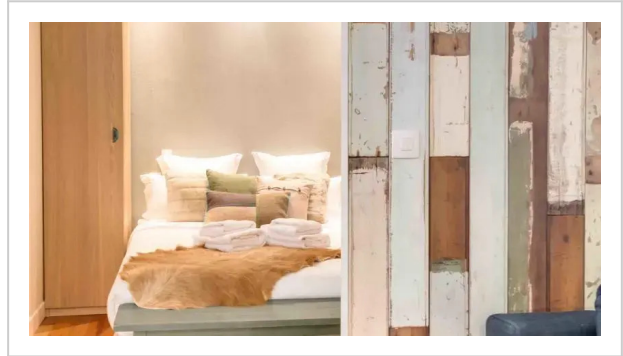

Sweet Inn Apartments - Place Felix Eboue 1--Studio

Address: 6 Place Felix Eboue, Paris

Bathrooms: 2

Location

Looking for a home comfort: apartment «Sweet Inn Apartments - Place Felix Eboue 1» is located in Paris. This apartment is located in 4 km from the city center. You can take a walk and explore the neighbourhood area of the apartment. Places nearby: Daumesnil, La Promenade Plantée and Rothschild Hospital.