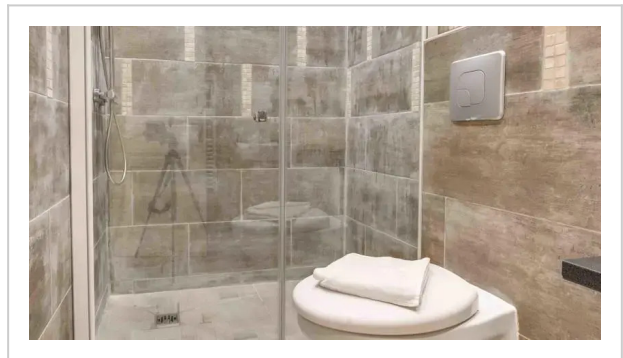

Sweet Inn Apartments - Place Felix Eboue 1--Studio

Address: 6 Place Felix Eboue, Paris

Bathrooms: 2

Location

Looking for a home comfort: apartment «Sweet Inn Apartments - Place Felix Eboue 1» is located in Paris. This apartment is located in 4 km from the city center. You can take a walk and explore the neighbourhood area of the apartment. Places nearby: Daumesnil, La Promenade Plantée and Rothschild Hospital.