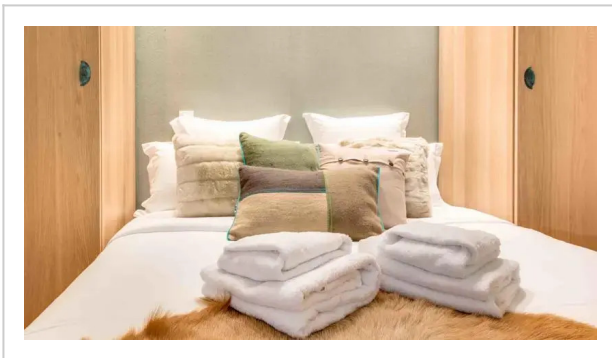

Sweet Inn Apartments - Place Felix Eboue 1--Studio

Address: 6 Place Felix Eboue, Paris

Bathrooms: 2

Location

Looking for a home comfort: apartment «Sweet Inn Apartments - Place Felix Eboue 1» is located in Paris. This apartment is located in 4 km from the city center. You can take a walk and explore the neighbourhood area of the apartment. Places nearby: Daumesnil, La Promenade Plantée and Rothschild Hospital.